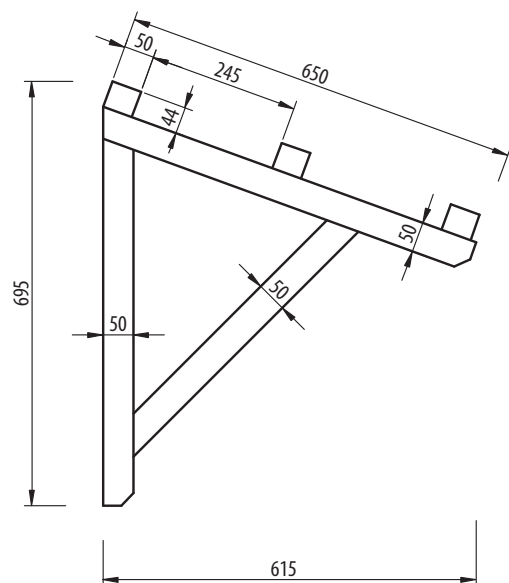

# CHIMNEY 120x65x69,5

Made in Poland