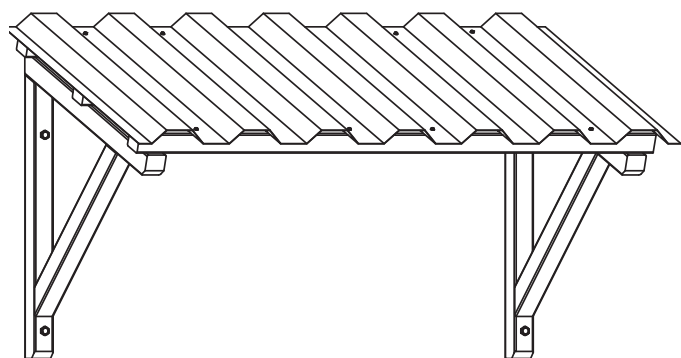

# CHIMNEY 120x65x69,5

Made in Poland