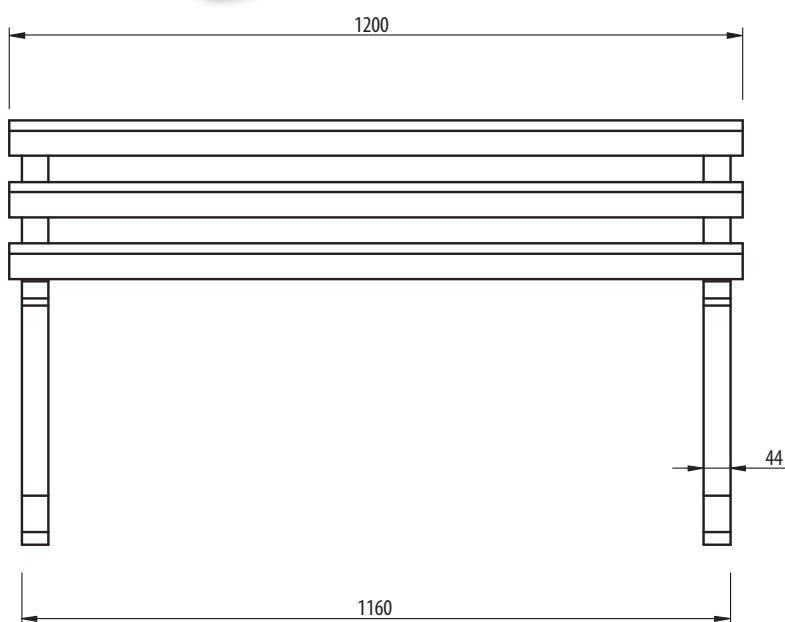

# CHIMNEY 120x65x69,5

Made in Poland